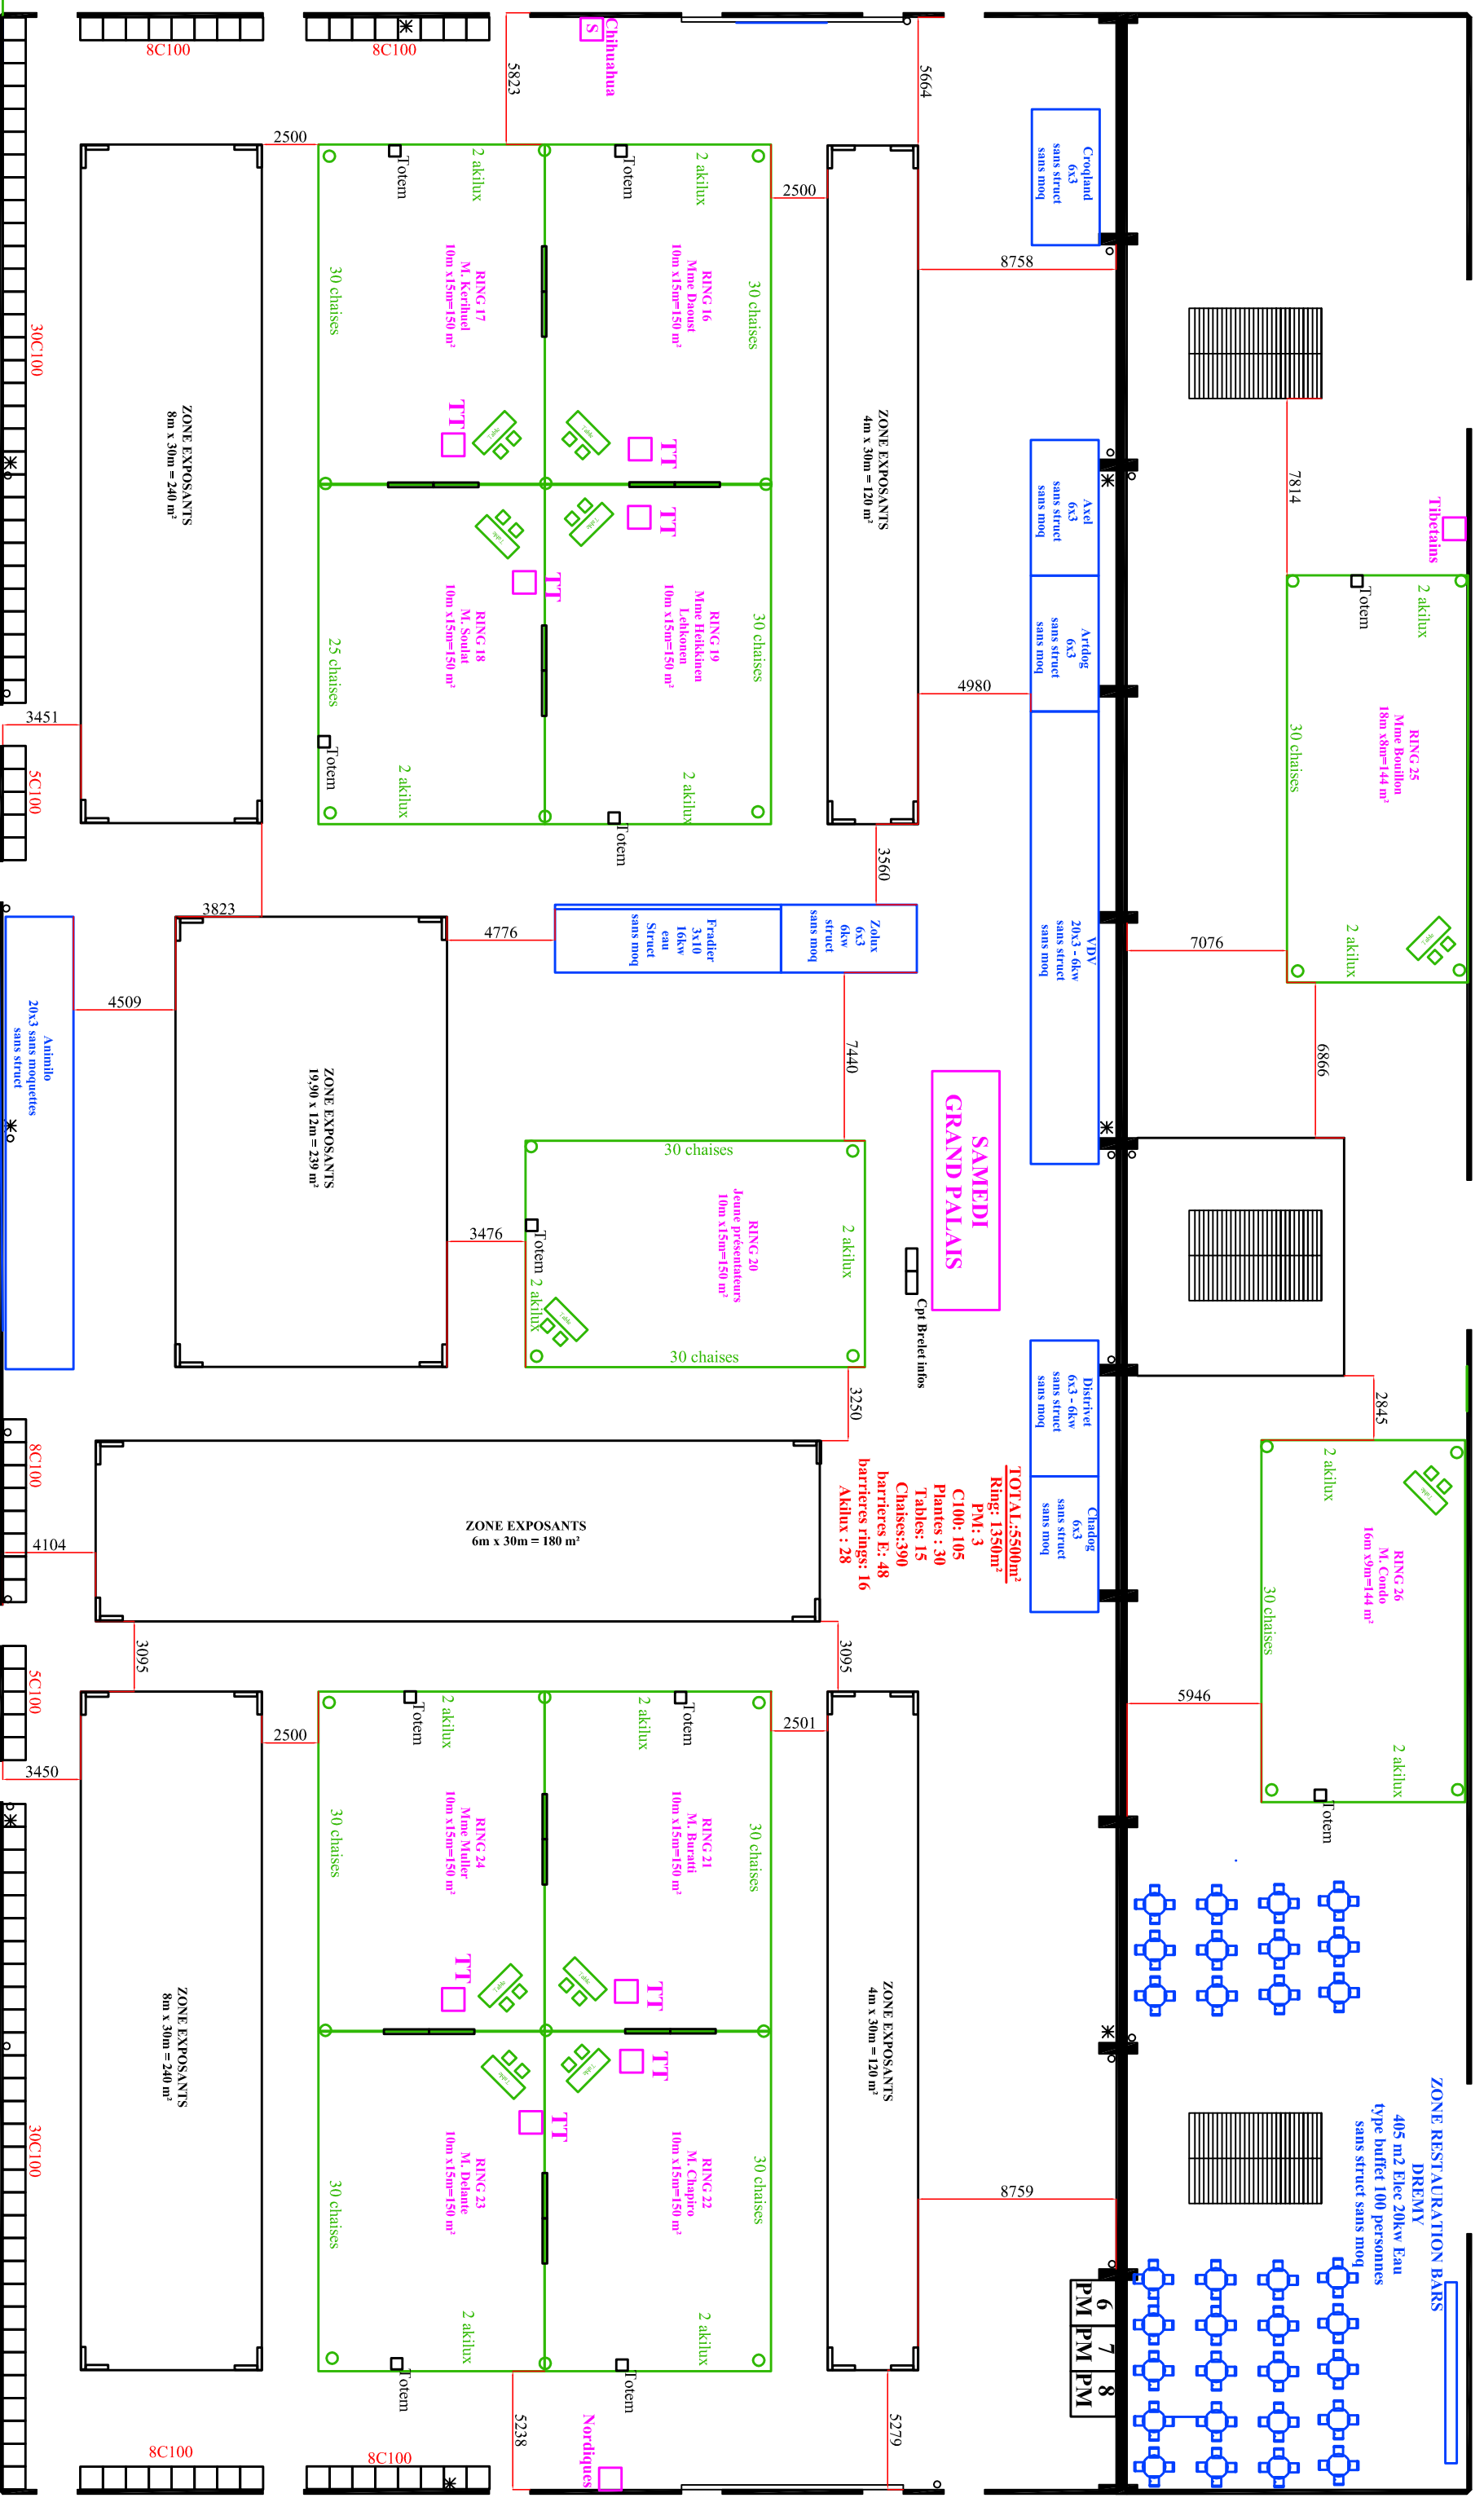

ST/7

COULOIR CIRCULATION

COULOIR DE CIRCULATION DE SECURITE - IMPLANTATION INTERDITE

COULOIR CIRCULATION

SAS ACCES

TOTAL: 12431m²  
 Rings: 120 x 75  
 C100: 175  
 PM: 4  
 Plantes: 40  
 Tables: 25  
 Chaises: 80  
 Barrières E: 72  
 Barrières Ring SCC24  
 Adhésif: 36